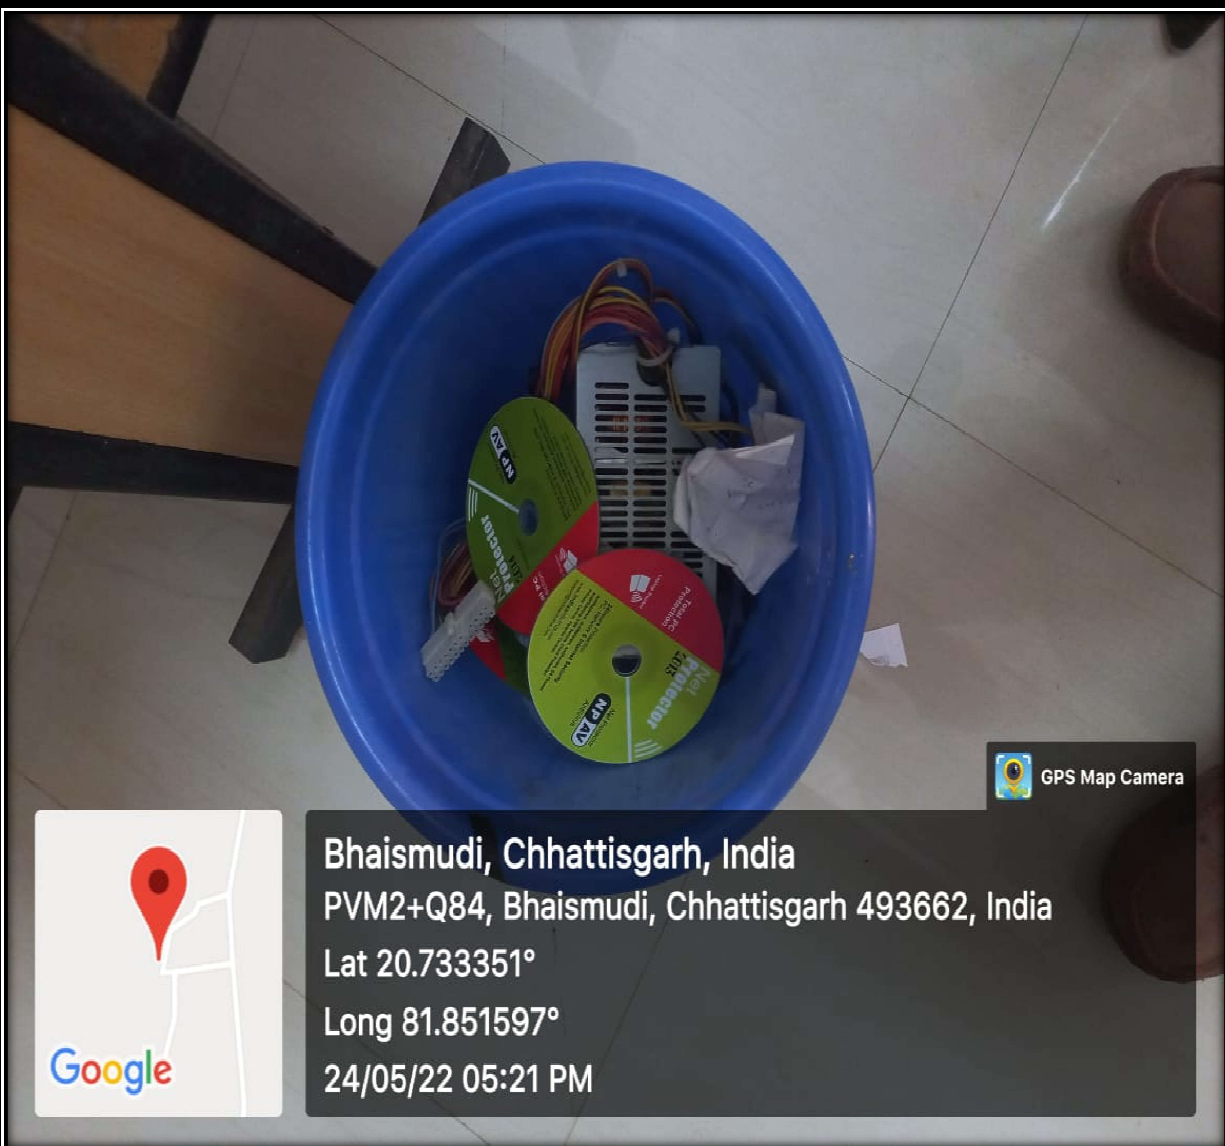

E-waste management

GPS Map Camera